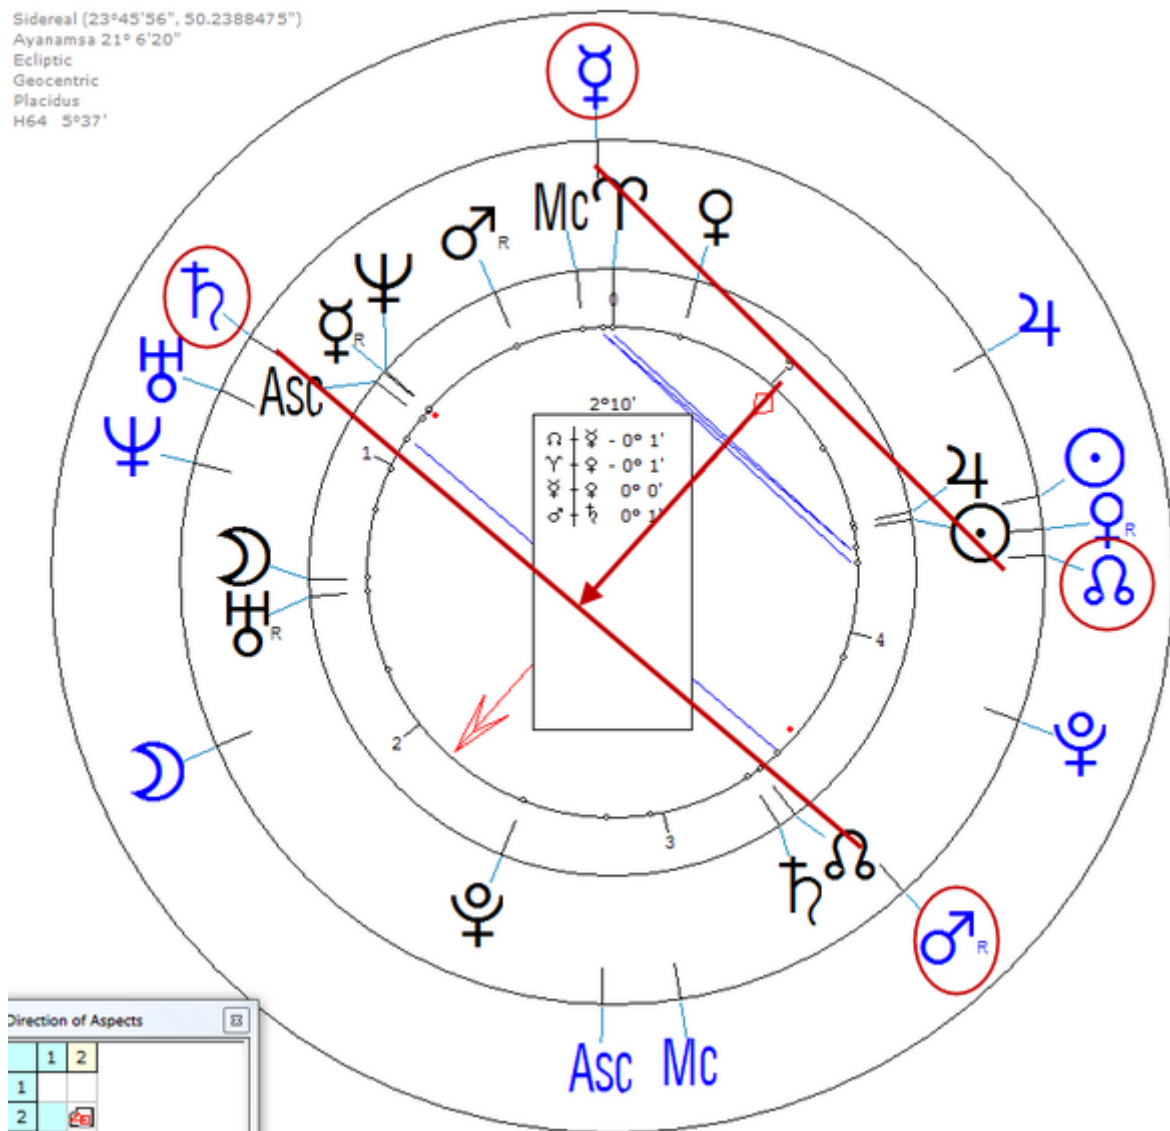

Mauvais, Victor

7 March 1809 at 02:00 (= 02:00 AM)Maïche, France, 47n15, 6e48
French politician and astronomer.

<https://www.astro.com/astro-databank/Mauvais,_Victor>

He committed suicide in Paris on 22 March 1854.

Solar Return (Harmonic 64)

Solar $\♁/\♄$ = Solar $\♁/\♁$ = $\♁$ n

Mauvais, Victor
7 March 1809 Tue 2:00 (GMT+0:27:12) 47n15 6e48
Maiche, France
Sidereal (23°45'56", 50.2389475")
Ayanamsa 21° 6'20"
Ecliptic
Geocentric
Placidus
H64 5°37'